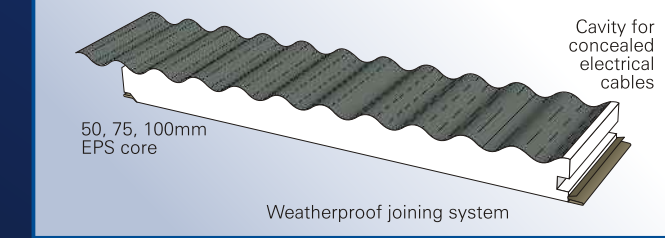

Eco Housing

"The Roof" is not just for outdoor living! Because of its superior thermal properties and clever engineering it requires no timber trusses. "The Roof" is becoming the architects choice for energy-efficient housing. Our insulated roofing is showcased on many of the properties in The EcoVillage at Currumbin on the Gold Coast: awarded as the world's finest example of sustainable urban development. Friendly on your wallet...and friendly to the environment!

The most versatile outdoor roofing solution

Features

- Available in ribbed and corrugated profiles
- Cost effective and low maintenance
- Sleek, contemporary ceiling finish
- Fewer posts, allowing for more open space
- Extensive range of decorator colours
- Minimises noise from rain and storms
- Matches existing house roof profile and colours
- Water-tight joining system
- Protective film reduces potential for damage
- Profiled polystyrene insulation (corrugated only)
- Concealed ducting for electrical cables for a cleaner finish
- 1000mm coverage

THE ROOF - CORRUGATED

"The Roof" is a durable three-tiered roofing material which bonds a high tensile roof sheet and a smooth underskin/ceiling with an insulating polystyrene core. Roof sheets and beams are made-to-measure and it comes ready-to-erect.

THE ROOF - RIBBED

A cleaner finish

Ausdeck insulated roofing delivers a sleek designer finish as cables from fans and lighting are concealed within the roofing panels.
Ingenious design. Unrivalled performance!