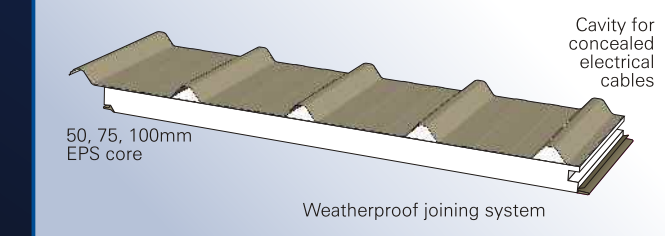

THE ROOF - RIBBED